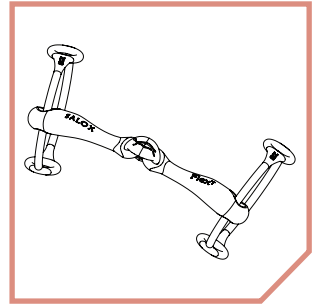

The flattened underside of the cannons with their anatomy-inspired recesses are held parallel to the tongue whatever riding activity is being undertaken.

The effective thickness of the mouthpiece in the region of the interdental space is the smallest on the market, this results in the innovative design being immensely rewarding to horses and encourages them to want to work with the rider.

Neue Schule

Join the Bitting Revolution™

Turtle Top™ with Flex™ Loose Ring

This bold *TongueSMART™* design focuses rein pressure to the central part of the tongue whilst diverting pressure away from the sensitive regions near the bars.

The unique central 'Turtle' link brings the proximal ends of the cannons to their closest separation possible. The Flex™ concept of widening the surfaces that lie parallel to the plane of the tongue reduces the pressure further. With any kind of noseband the closed mouth easily accommodates the mouthpiece whose effective thickness in the region of the interdental space is the smallest in the Neue Schule range. To reward horses that want to work with you.

Turtle Top™ with Flex™ Beval

The Beval ring gives rein and cheek-piece attachment options in a neat package but whatever option you choose the mouthpiece remains in constant relative alignment to the tongue. The flattened underside of the cannons with their anatomy-inspired recesses are held parallel to the tongue whatever riding activity you enjoy and for whatever rein tension you employ.