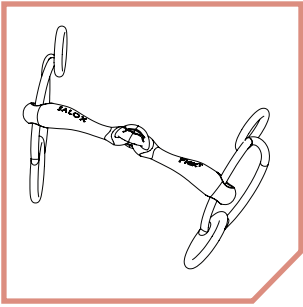

The flattened underside of the cannons with their anatomy-inspired recesses are held parallel to the tongue whatever riding activity is being undertaken.

The effective thickness of the mouthpiece in the region of the interdental space is the smallest on the market, this results in the innovative design being immensely rewarding to horses and encourages them to want to work with the rider.

Neue Schule

Join the Bitting Revolution™

Turtle Top™ with Flex™ Loose Ring

This bold *TongueSMART™* design focuses rein pressure to the central part of the tongue whilst diverting pressure away from the sensitive regions near the bars.

The unique central 'Turtle' link brings the proximal ends of the cannons to their closest separation possible. The Flex™ concept of widening the surfaces that lie parallel to the plane of the tongue reduces the pressure further. With any kind of noseband the closed mouth easily accommodates the mouthpiece whose effective thickness in the region of the interdental space is the smallest in the Neue Schule range. To reward horses that want to work with you.

Turtle Top™ with Flex™ Beval

The Beval ring gives rein and cheek-piece attachment options in a neat package but whatever option you choose the mouthpiece remains in constant relative alignment to the tongue. The flattened underside of the cannons with their anatomy-inspired recesses are held parallel to the tongue whatever riding activity you enjoy and for whatever rein tension you employ.