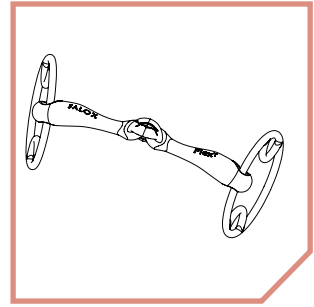

Turtle Top™ with Flex™ Loose Ring

This bold *TongueSMART™* design focuses rein pressure to the central part of the tongue whilst diverting pressure away from the sensitive regions near the bars.

The unique central 'Turtle' link brings the proximal ends of the cannons to their closest separation possible. The Flex™ concept of widening the surfaces that lie parallel to the plane of the tongue reduces the pressure further. With any kind of noseband the closed mouth easily accommodates the mouthpiece whose effective thickness in the region of the interdental space is the smallest in the Neue Schule range. To reward horses that want to work with you.

Turtle Top™ with Flex™ Beval

The Beval ring gives rein and cheek-piece attachment options in a neat package but whatever option you choose the mouthpiece remains in constant relative alignment to the tongue. The flattened underside of the cannons with their anatomy-inspired recesses are held parallel to the tongue whatever riding activity you enjoy and for whatever rein tension you employ.