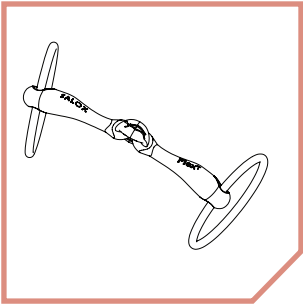

The bold *TongueSMART™* mouthpiece design focuses rein pressure to the central part of the tongue whilst diverting pressure away from the sensitive regions near the bars.

The unique central 'Turtle' link brings the proximal ends of the cannons to their closest separation possible and also is gently curved to protect the highly sensitive palatine arch.

The Flex™ concept of widening the surfaces that lie parallel to the plane of the tongue reduces the pressure further.

With any kind of noseband the closed mouth easily accommodates the mouthpiece, significantly, the slenderness of the design often negates the need to shut the mouth.

The flattened underside of the cannons with their anatomy-inspired recesses are held parallel to the tongue whatever riding activity is being undertaken.

The effective thickness of the mouthpiece in the region of the interdental space is the smallest on the market, this results in the innovative design being immensely rewarding to horses and encourages them to want to work with the rider.

Neue Schule

Join the Bitting Revolution™

Turtle Top™ with Flex™ Loose Ring

This bold *TongueSMART™* design focuses rein pressure to the central part of the tongue whilst diverting pressure away from the sensitive regions near the bars.