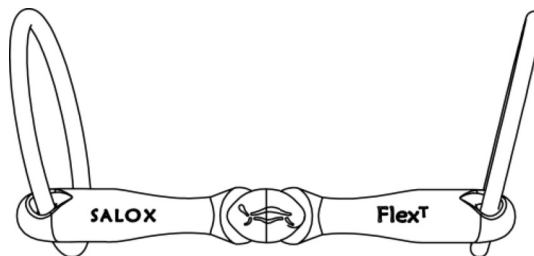

This work has resulted in a mouthpiece profile that ensures the bit comes into the desired alignment when the reins are tensioned.

This design concept is “Flex^T”.

Anatomy Inspired

The Neue Schule Turtle Tactio™ has been specifically engineered to accommodate the larger or sensitive tongue.

The bold *TongueSMART™* mouthpiece design focuses rein pressure to the central part of the tongue whilst diverting pressure away from the sensitive regions near the bars.

The unique central 'Turtle' link brings the proximal ends of the cannons to their closest separation possible and also is gently curved to protect the highly sensitive palatine arch.

The Flex™ concept of widening the surfaces that lie parallel to the plane of the tongue reduces the pressure further.

With any kind of noseband the closed mouth easily accommodates the mouthpiece, significantly, the slenderness of the design often negates the need to shut the mouth.

The flattened underside of the cannons with their anatomy-inspired recesses are held parallel to the tongue whatever riding activity is being undertaken.

The effective thickness of the mouthpiece in the region of the interdental space is the smallest on the market, this results in the innovative design being immensely rewarding to horses and encourages them to want to work with the rider.