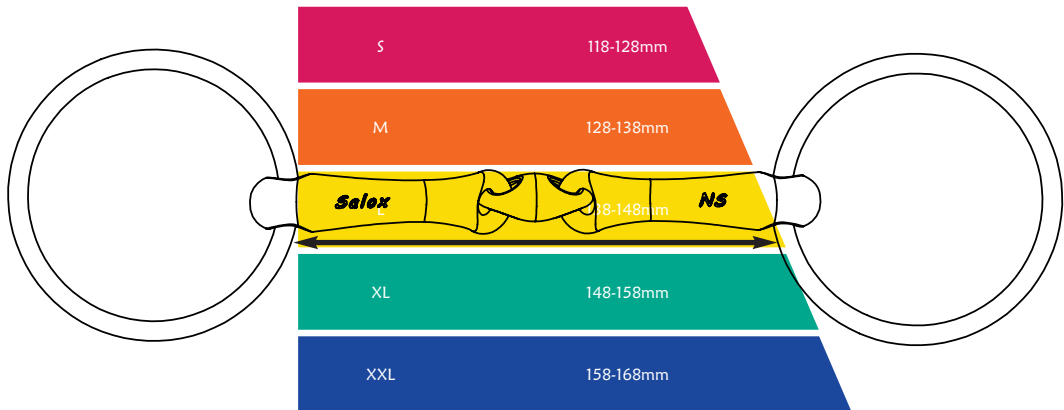

Fitting made easier

Turtle Tactio™ and the Flex™ design concept together make identifying the optimum length of your bit easier than ever. The improvement in fit to mouth anatomy means that selecting the ideal Turtle Tactio™ with Flex™ bit for your horse is readily achieved.

Simply use the Neue Schule colour coded measurement chart for guidance. (Downloadable from the Neue Schule website).

Products are available in sizes between 108 and 168 mm (that's just less than 4¼ inches to just over 6½ inches) – so there's an ideal size for everyone!

Simply lay your existing bit on the chart and the size of the Turtle Tactio™ bit you need is indicated. The colour band that best envelopes the mouthpiece of your bit from inside cheek to inside cheek indicates your ideal size.

The bold *TongueSMART™* mouthpiece design focuses rein pressure to the central part of the tongue whilst diverting pressure away from the sensitive regions near the bars.

The unique central 'Turtle' link brings the proximal ends of the cannons to their closest separation possible and also is gently curved to protect the highly sensitive palatine arch.