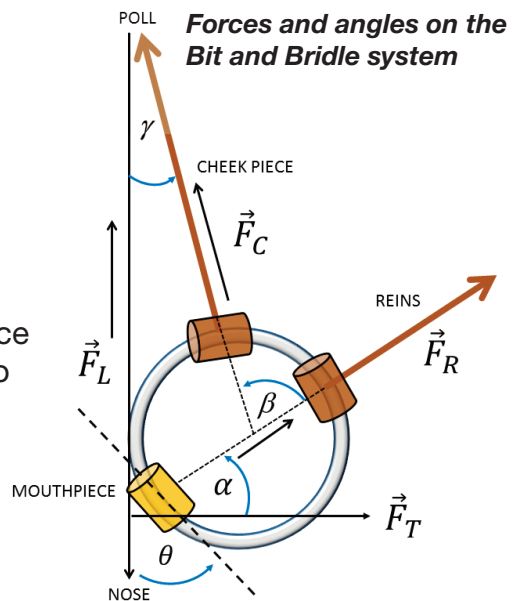

The flattened underside of the cannons with their anatomy-inspired recesses are held parallel to the tongue whatever riding activity is being undertaken.

The innovative mouthpiece is immensely rewarding to horses and encourages them to want to work with the rider.

Flex^T™

The direction of rein tension in normal riding conditions sets the orientation of the mouthpiece.

Scientific investigation and analysis performed by Neue Schule has underpinned our design process.

This work has resulted in a mouthpiece profile that ensures the bit comes into the desired alignment when the reins are tensioned.

This design concept is “Flex^T”.

Anatomy Inspired

The Neue Schule Turtle Tactio™ has been specifically engineered to accommodate the larger or sensitive tongue.

The bold *TongueSMART™* mouthpiece design focuses rein pressure to the central part of the tongue whilst diverting pressure away from the sensitive regions near the bars.

The unique central 'Turtle' link brings the proximal ends of the cannons to their closest separation possible and also is gently curved to protect the highly sensitive palatine arch.